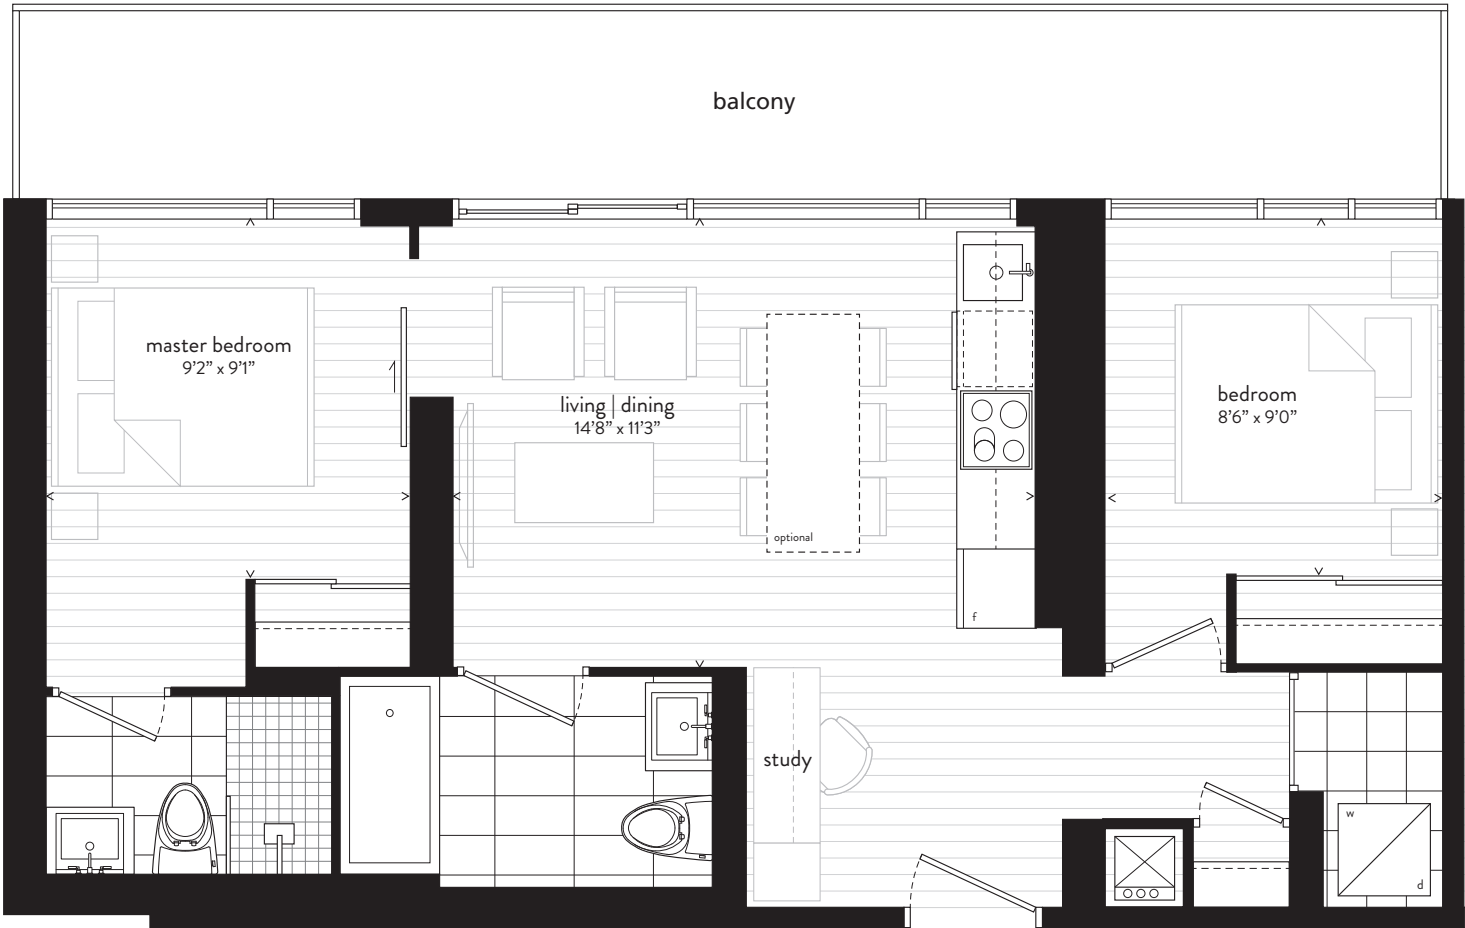

2204 | two bedroom + study

660 sq.ft.

plus 171 sq.ft. balcony

Floor 22

For More Info, T:416.865.0862 F:416.865.9610 // 147 Spadina Ave. Suite 205, Toronto