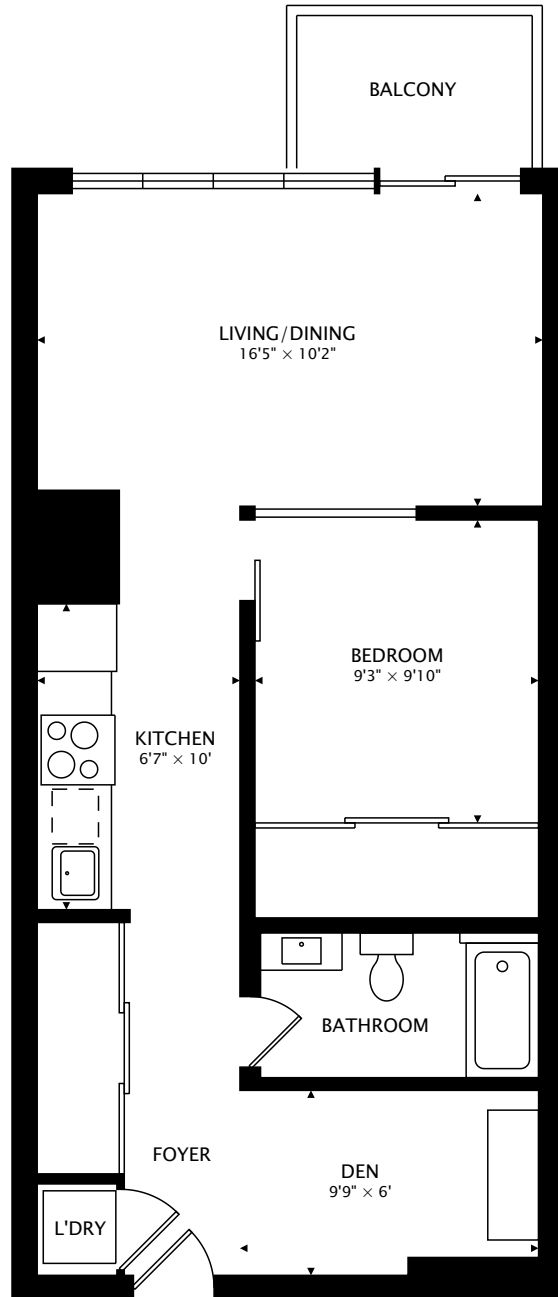

60 HASLETT AVENUE #204
TORONTO, ONTARIO M4L 3R2

637 sq ft + 38 sq ft BALCONY